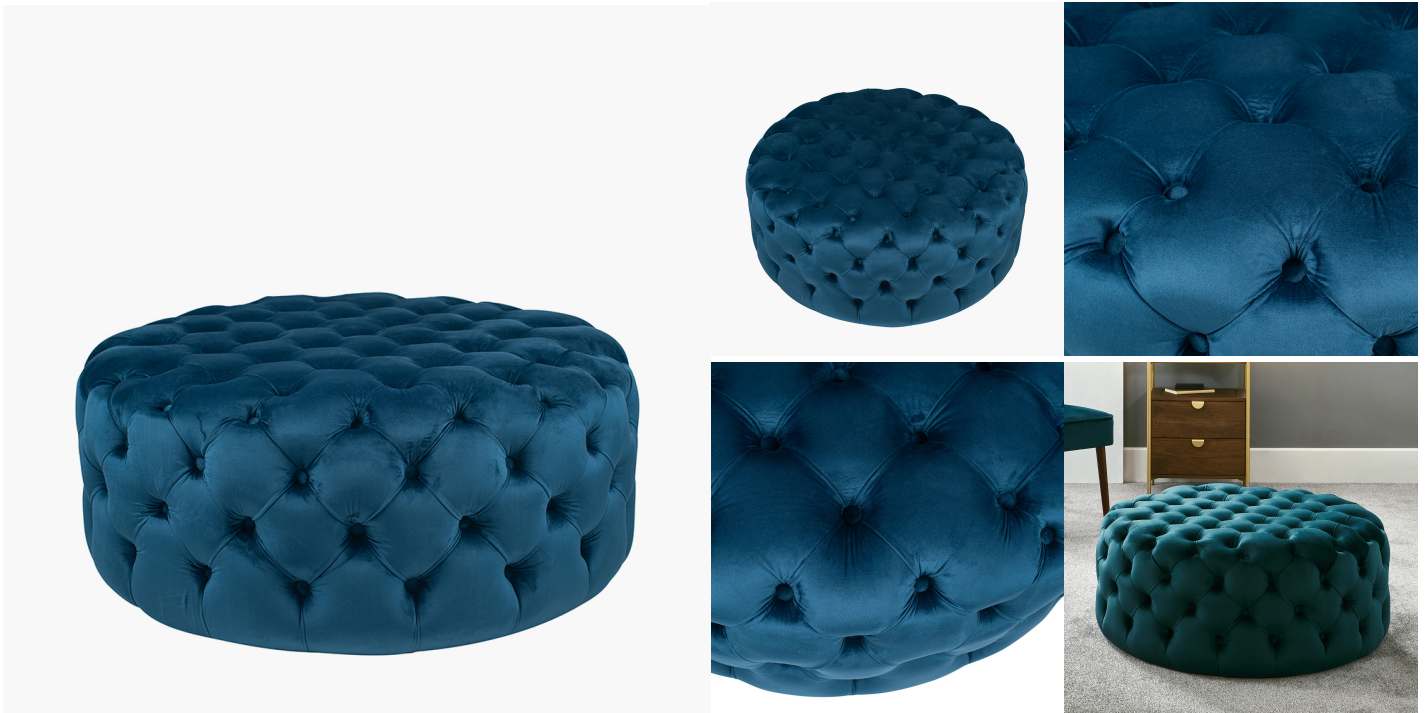

Product code

15-279-SB

| | |
|-----------------------------|---|
| Item Description | Vittoria Sapphire Blue Velvet Round Buttoned Pouffe |
| Barcode | 5018207403932 |
| Country of Origin | China |
| Factory | HANG001 |
| Assembly Required | No |
| Testing Details | BS5852-Fabric/sponge |
| Packaging Materials | polybag/brown carton |
| Mail Order Packaging | Yes |
| Colour Group | Blue |
| Web Description | Create a statement to any room with this large luxury sapphire velvet round buttoned pouffe. Occasional seating, coffee table or footrest, this piece does it all! Other colours available. |

| Item Dimensions (CM) (KG) | |
|---------------------------|----|
| Width | 90 |
| Depth | 90 |
| Height | 38 |
| Weight | 9 |

| Colour | |
|-------------------|---------------|
| Frame/Item | |
| Fabric | Sapphire Blue |

| Materials | |
|-------------------|-----------|
| Frame/Item | Pine wood |
| Fabric | Polyester |

Product code

15-279-SB

Packaging Details (CM) (KG)

| | |
|-------------------------|----------|
| Number of Product Boxes | 1 |
| Product Box 1 | |
| Content | 1 Pouffe |
| Width | 91 |
| Depth | 91 |
| Height | 40 |
| Weight | 12 |