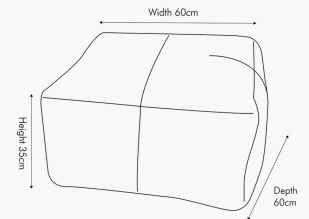

Product code

15-277-NT

Item Description	Matteo Natural Tan Leather Square Pouffe
Barcode	5018207395282
Country of Origin	India
Factory	MAHE001
Assembly Required	No
Packaging Materials	Carton Box, Foam, Bubble Wrap
Mail Order Packaging	Yes
Colour Group	Brown
Web Description	A modern natural tan leather square pouffe, sure to look fabulous in any living room. Also available in Prussian blue and steel grey.

Item Dimensions (CM) (KG)	
Width	60
Depth	60
Height	35
Weight	13

Colour	
Frame/Item	
Fabric	Black

Materials	
Frame/Item	
Fabric	Cover: Leather Filling: foam