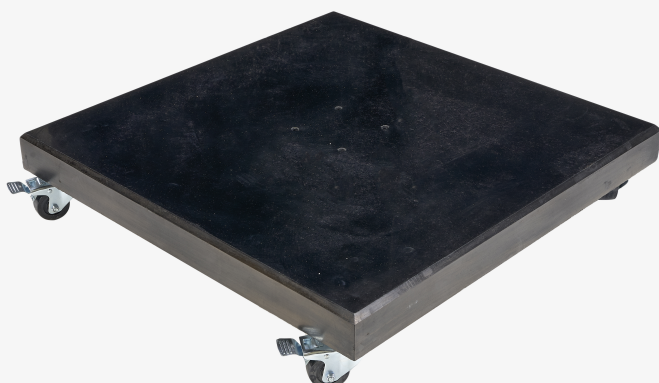

Product code

18-125

XL

Item Description	Modena Polished Black Granite 90KG Wheeled Parasol Base
Barcode	8717591774228
Barcode 2	Base Barcode: 8717591776420
Barcode 3	Wheels Barcode: 8717591771821
Factory	PLAT001
Country of Origin	China
Assembly Required	Yes
Packaging Materials	Cardboard
Mail Order Packaging	No
Colour Group	Black
Web Description	This base can only be purchased with our free arm parasol. This polished black granite 90KG Modena parasol base has the added advantage of being wheeled and is an aesthetically pleasing base thanks to its luxurious and natural material; Granite. It is perfect for securing a parasol in your garden table and it does so without limiting leg room. With an adjustable turn lock, it is safe and secure.

Single Item Dimensions (CM) (KG)	
Width	76
Depth	76
Height	13
Weight	90
Single Item Colour	
Frame/Item	Black
Fabric	
Single Item Materials	
Item/Frame	Granite
Fabric	
Additional Details	
Supplier part number: 6082	
Distance between the screw holes: 11.3cm	

Product code

18-125

Battery Information

Are Batteries Included	No
------------------------	----

Packaging Details (CM) (KG)

Number of Product Boxes	2
Product Box 1	
Content	Parasol Base
Width	78
Depth	78
Height	8
Weight	92
Product Box 2	
Content	Wheels
Width	16
Depth	10
Height	10
Weight	2