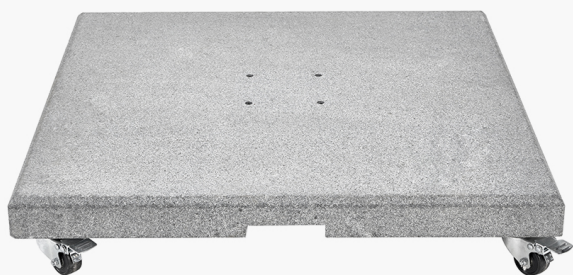

Product code

18-257

Item Description	Salerno Hammered Grey Granite 90KG Wheeled Parasol Base
Barcode	8717591778899
Barcode 2	Base: 8717591773962
Barcode 3	Wheels: 8717591771821
Factory	PLAT001
Country of Origin	China
Assembly Required	Yes
Testing Details	Aero covers are tested for colour fastness and water vapour transmission.
Packaging Materials	wooden pallet
Mail Order Packaging	No
Colour Group	Grey
Web Description	This hammered grey granite 90KG Modena parasol base has the added advantage of being wheeled and is an aesthetically pleasing base thanks to its luxurious and natural material; Granite. It is perfect for securing a parasol in your garden table and it does so without limiting leg room. With an adjustable turn lock, it is safe and secure.

Single Item Dimensions (CM) (KG)	
Width	80
Depth	80
Weight	90
Single Item Colour	
Frame/Item	Grey hammered
Fabric	
Single Item Materials	
Item/Frame	Granite
Fabric	
Additional Details	
Supplier part number: 6016	
Distance between the screw holes: 11.3cm	

Product code

18-257

Battery Information

Are Batteries Included	No
------------------------	----

Packaging Details (CM) (KG)

Number of Product Boxes	2
Product Box 1	
Content	Parasol Base
Width	78
Depth	78
Height	8
Weight	92
Product Box 2	
Content	Wheels
Width	16
Depth	10
Height	10
Weight	2