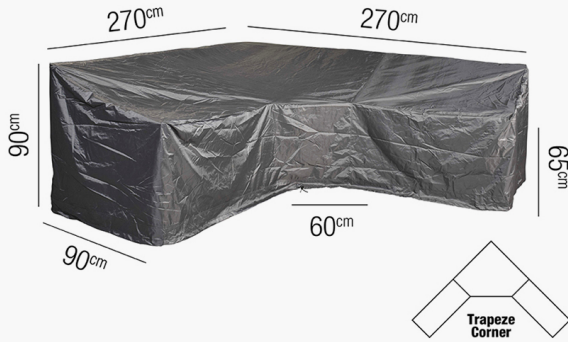

Product code

18-C-7956

Item Description	Lounge Set Aerocover Trapeeze 270x270x90x65x90cm
Barcode	8717591774150
Factory	PLAT001
Country of Origin	China
Assembly Required	No
Testing Details	Aero Covers are tested for colour fastness and water vapour transmission.
Packaging Materials	Cardboard
Mail Order Packaging	Yes
Colour Group	Black
Web Description	This Trapeeze Lounge set Aerocover is for L-shape lounge sets. The cover is water-resistant, breathable and provides UV protection, perfect for protecting your outdoor furniture all year round.

Single Item Dimensions (CM) (KG)	
Width	270
Depth	270
Height	65/90
Weight	1.8
Single Item Colour	
Frame/Item	
Fabric	Anthracite
Single Item Materials	
Item/Frame	
Fabric	100% Ripstop Polyester
Additional Details	
Outer box barcode - 8717591774563	

Product code

18-C-7956

Battery Information

Are Batteries Included	No
------------------------	----

Packaging Details (CM) (KG)

Number of Product Boxes	1
Product Box 1	
Content	1 Aerocover
Width	24
Depth	20
Height	20
Weight	2
Outer Box	
Quantity	6
Width	63
Depth	27
Height	44
Weight	13
Item Labels Positions	
Polybag Warnings	Suffocation warnings on polybag