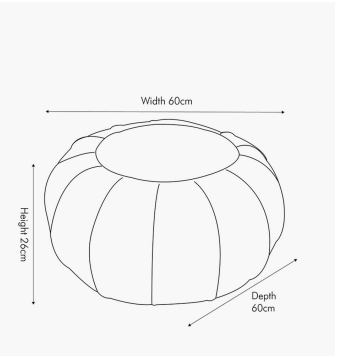

Product code

15-301-SG

Item Description	Giona Steel Grey Leather Round Pouffe
Barcode	5018207410770
Country of Origin	India
Factory	MAHE001
Assembly Required	No
Web Description	Soft and stylish, the Giona steel grey coloured leather pouffe is fashionable and incredibly versatile. Use for occasional seating, a footrest, a coffee table or simply to place your favourite magazines on. Whatever it's end use you, won't be disappointed.

Item Dimensions (CM) (KG)	
Width	60
Depth	60
Height	26
Weight	7

Colour	
Frame/Item	
Fabric	Steel Grey

Materials	
Frame/Item	
Fabric	Leather

Product code

15-301-SG

Packaging Details (CM) (KG)

Number of Product Boxes	1
Product Box 1	
Content	1 Pouffe
Width	51
Depth	51
Height	31
Weight	11