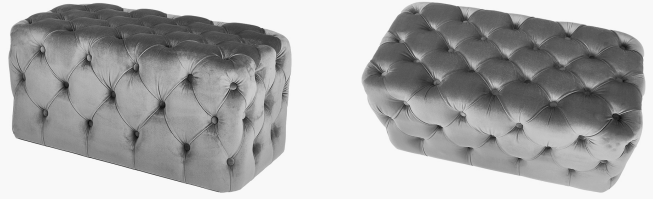

Product code

15-294-DG

<b>Item Description</b>	Seraphina Dove Grey Velvet Buttoned Rectangular Ottoman
<b>Barcode</b>	5018207410411
<b>Country of Origin</b>	China
<b>Factory</b>	HANG001
<b>Assembly Required</b>	No
<b>Web Description</b>	The unique shape of the Seraphina, dove grey ottoman creates a statement in any room. The elongated shape allows for additional seating, a unique coffee table or a spacious footstool. Available in many colours, there is a colour option for every interior.

Item Dimensions (CM) (KG)	
<b>Width</b>	80
<b>Depth</b>	40
<b>Height</b>	38
<b>Weight</b>	6

Colour	
<b>Frame/Item</b>	
<b>Fabric</b>	Dove Grey

Materials	
<b>Frame/Item</b>	MDF, Catalpa Wood, Plywood
<b>Fabric</b>	Velvet, Sponge