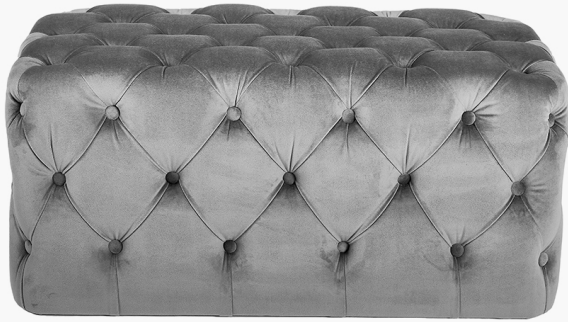

Product code

15-294-DG

<b>Item Description</b>	Seraphina Dove Grey Velvet Buttoned Rectangular Ottoman
<b>Barcode</b>	5018207410411
<b>Country of Origin</b>	China
<b>Factory</b>	HANG001
<b>Assembly Required</b>	No
<b>Web Description</b>	The unique shape of the Seraphina, dove grey ottoman creates a statement in any room. The elongated shape allows for additional seating, a unique coffee table or a spacious footstool. Available in many colours, there is a colour option for every interior.

Item Dimensions (CM) (KG)	
<b>Width</b>	80
<b>Depth</b>	40
<b>Height</b>	38
<b>Weight</b>	6

Colour	
<b>Frame/Item</b>	
<b>Fabric</b>	Dove Grey

Materials	
<b>Frame/Item</b>	MDF, Catalpa Wood, Plywood
<b>Fabric</b>	Velvet, Sponge