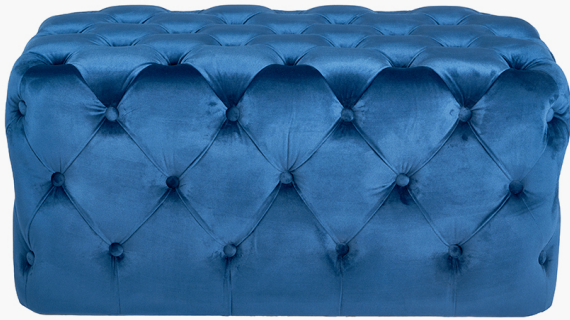

Product code

15-294-SB

Item Description	Seraphina Sapphire Blue Velvet Buttoned Rectangular Ottoman
Barcode	5018207410459
Country of Origin	China
Factory	HANG001
Assembly Required	No
Web Description	Uniquely shaped, the Seraphina rectangular buttoned ottoman in sapphire blue is a beautiful statement piece. The stunning blue velvet and elongated shape make it a striking centrepiece, unique coffee table or even occasional seating. Also available in many colourways.

Item Dimensions (CM) (KG)	
Width	80
Depth	40
Height	38
Weight	6

Colour	
Frame/Item	
Fabric	Sapphire Blue

Materials	
Frame/Item	MDF, Catalpa Wood, Plywood
Fabric	Velvet, Sponge

Product code

15-294-SB

Packaging Details (CM) (KG)

Number of Product Boxes	1
Product Box 1	
Content	1 Ottoman
Width	82
Depth	42
Height	41
Weight	7.5