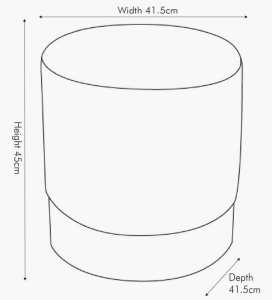

Product code

15-290-SB

Item Description	Juliana Sapphire Blue Pouffe with Gold Base
Barcode	5018207410541
Country of Origin	China
Factory	HANG001
Assembly Required	No
Web Description	Juliana in sapphire blue flawlessly captures the hotel boutique look. The striking shiny gold metal base adds a glamorous touch. Available in many colours, this pouffe can be used as occasional seating, a footrest or side table, slotting perfectly in to any house interior. Also available in other colours.

Item Dimensions (CM) (KG)	
Width	41.5
Depth	41.5
Height	45
Weight	4.2

Colour	
Frame/Item	Gold
Fabric	Sapphire Blue

Materials	
Frame/Item	Iron, Catalpa Wood, Plywood
Fabric	Velvet, Sponge

Product code

15-290-SB

Packaging Details (CM) (KG)

Number of Product Boxes	1
Product Box 1	
Content	1 Pouffe
Width	43
Depth	43
Height	47
Weight	4.9