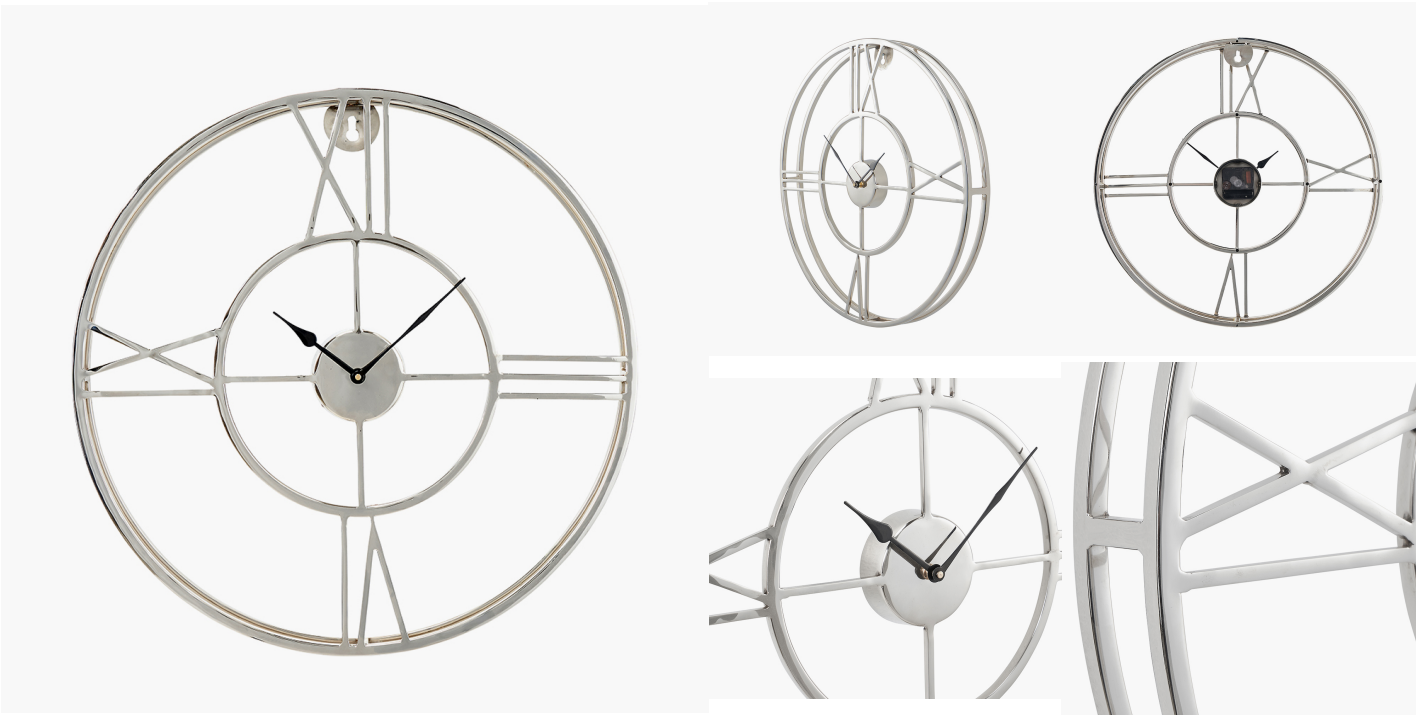

Product code

75-221-SI

<b>Item Description</b>	Silver Metal Double Framed Wall Clock
<b>Barcode</b>	5018207410985
<b>Country of Origin</b>	China
<b>Factory</b>	PARA002
<b>Assembly Required</b>	No
<b>Packaging Materials</b>	POLYBAG, THERMOCOL, BROWN CORRUGATED INNER BOX & BROWN CORRUGATED CARTON
<b>Mail Order Packaging</b>	Yes
<b>Colour Group</b>	Silver
<b>Web Description</b>	A modest statement. The beautiful detail of the minimalistic metalwork frame and roman numerals create a feature piece perfect for any wall. Also available in gold.

Item Dimensions (CM) (KG)	
<b>Width</b>	50
<b>Depth</b>	5.5
<b>Height</b>	50
<b>Weight</b>	1.57

Colour	
<b>Frame/Item</b>	Silver
<b>Fabric</b>	

Materials	
<b>Frame/Item</b>	Stainless Steel
<b>Fabric</b>	

# 75-221-SI

Packaging Details (CM) (KG)	
Number of Product Boxes	1
Product Box 1	
Content	1 Clock
Width	52
Depth	10
Height	52
Weight	2.35
Outer Box Details	
Quantity	2
Width	55
Depth	26
Height	56
Weight	6