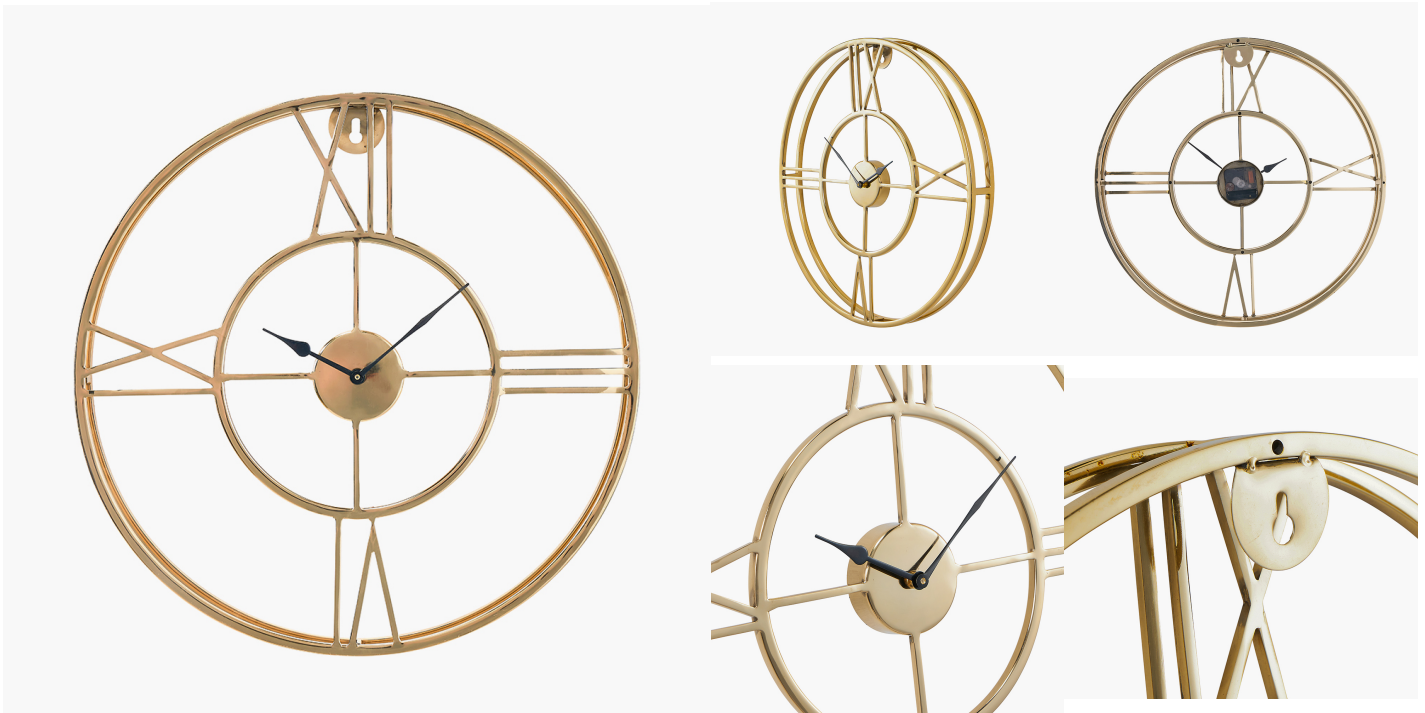

Product code

75-221-GO

Item Description	Gold Metal Double Framed Wall Clock
Barcode	5018207410992
Country of Origin	China
Factory	PARA002
Assembly Required	No
Packaging Materials	POLYBAG, THERMOCOL, BROWN CORRUGATED INNER BOX & BROWN CORRUGATED CARTON
Mail Order Packaging	Yes
Colour Group	Gold
Web Description	This minimalistic, skeleton wall clock in shiny gold will create a modest statement wherever it is placed. The oversized roman numerals are a striking feature and make it easy to read. Also available in silver.

Item Dimensions (CM) (KG)	
Width	50
Depth	5.5
Height	50
Weight	1.57

Colour	
Frame/Item	Gold
Fabric	

Materials	
Frame/Item	Stainless Steel
Fabric	

Product code

75-221-GO

Packaging Details (CM) (KG)	
Number of Product Boxes	1
Product Box 1	
Content	1 Clock
Width	52
Depth	10
Height	52
Weight	2.35
Outer Box Details	
Quantity	2
Width	55
Depth	26
Height	56
Weight	6