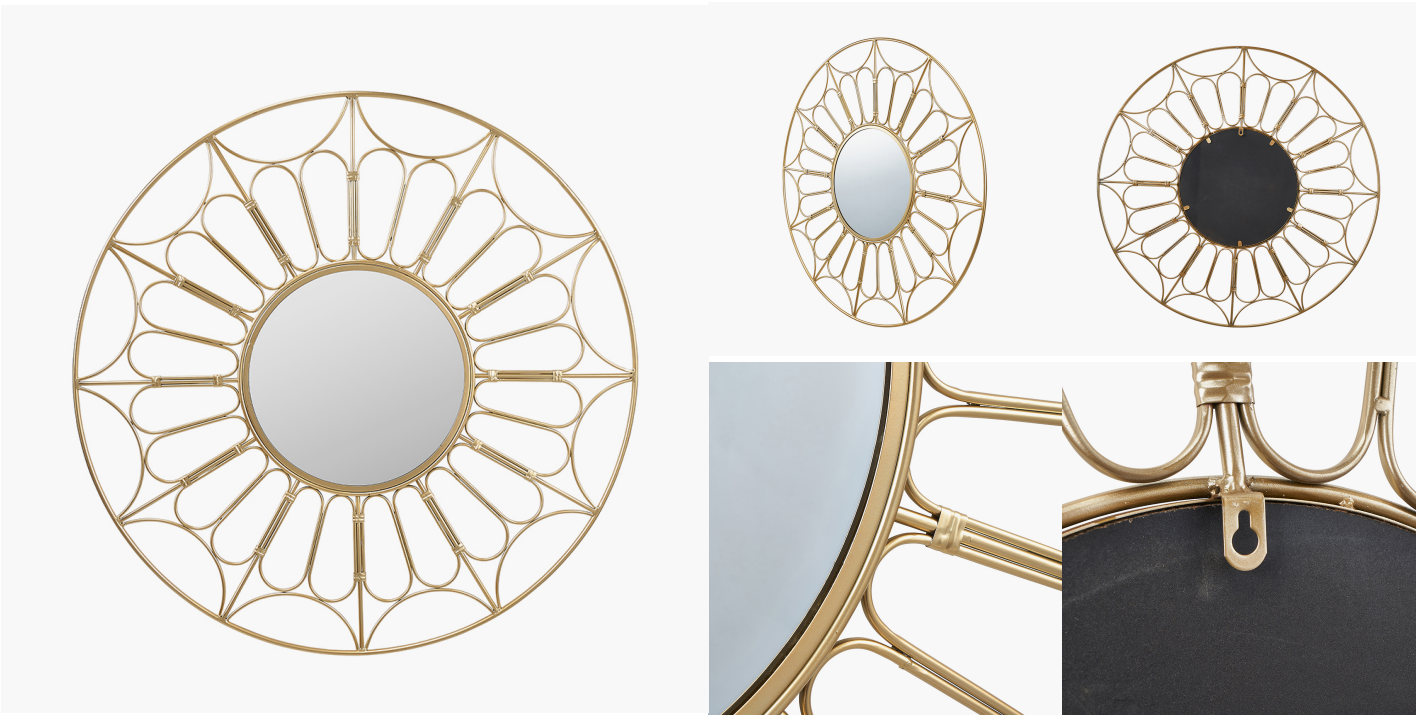

Product code

73-120-GO

Item Description	Gold Metal Cane Effect Frame Round Wall Mirror
Barcode	5018207411296
Country of Origin	China
Factory	FUZH001
Assembly Required	No
Packaging Materials	CARTON, POLYBAG, POLYFOAM
Mail Order Packaging	Yes
Colour Group	Gold
Web Description	The unique round wall mirror with its striking gold metal frame, reminiscent of a cane work design, is a superb style statement for any wall in your home. Also available in silver.

Item Dimensions (CM) (KG)	
Width	100
Depth	4.5
Height	100
Weight	3.95

Colour	
Frame/Item	Gold
Fabric	

Materials	
Frame/Item	Glass, MDF, Iron
Fabric	

Product code

73-120-GO

Packaging Details (CM) (KG)

Number of Product Boxes	1
Product Box 1	
Content	1 Mirror
Width	105
Depth	9
Height	106
Weight	5.45

Additional Details

Inner Mirrow Dimensions (cm) 38.5x38.5
--