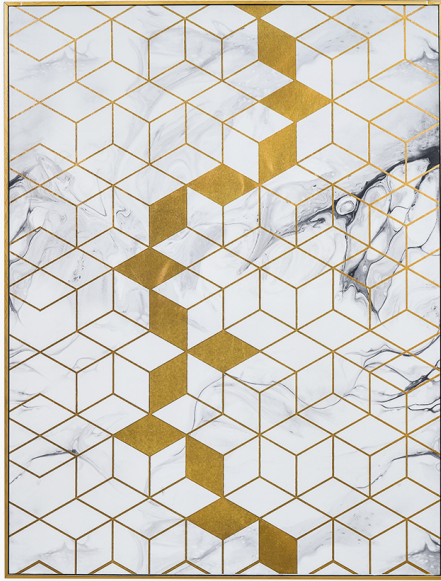

Product code

71-336

<b>Item Description</b>	White Marble Canvas With Gold Geo Pattern
<b>Barcode</b>	5018207411814
<b>Country of Origin</b>	China
<b>Factory</b>	FUZH004
<b>Assembly Required</b>	No
<b>Packaging Materials</b>	shrink bag + polyform
<b>Mail Order Packaging</b>	Yes
<b>Colour Group</b>	White
<b>Web Description</b>	This monochrome marble print with a gold geometric detail is a true statement piece either hung alone or in multiples. A sizeable piece, the gold leaf detail adds texture and depth whilst the sophisticated black frame gives a beautiful finish.

Item Dimensions (CM) (KG)	
<b>Width</b>	60
<b>Depth</b>	3
<b>Height</b>	80
<b>Weight</b>	2.1

Colour	
<b>Frame/Item</b>	White
<b>Fabric</b>	White and Gold

Materials	
<b>Frame/Item</b>	PS+MDF
<b>Fabric</b>	CANVAS