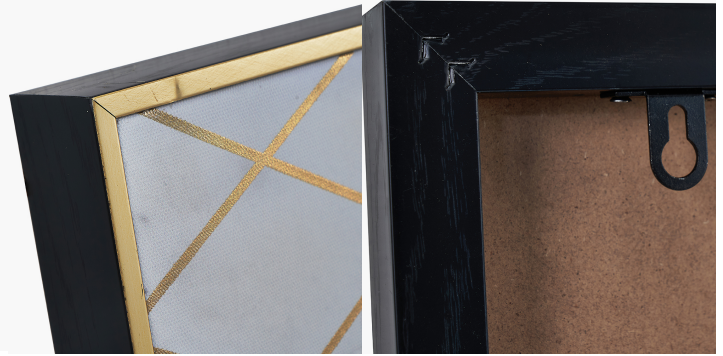

Product code

71-336

<b>Item Description</b>	White Marble Canvas With Gold Geo Pattern
<b>Barcode</b>	5018207411814
<b>Country of Origin</b>	China
<b>Factory</b>	FUZH004
<b>Assembly Required</b>	No
<b>Packaging Materials</b>	shrink bag + polyform
<b>Mail Order Packaging</b>	Yes
<b>Colour Group</b>	White
<b>Web Description</b>	This monochrome marble print with a gold geometric detail is a true statement piece either hung alone or in multiples. A sizeable piece, the gold leaf detail adds texture and depth whilst the sophisticated black frame gives a beautiful finish.

Item Dimensions (CM) (KG)	
<b>Width</b>	60
<b>Depth</b>	3
<b>Height</b>	80
<b>Weight</b>	2.1

Colour	
<b>Frame/Item</b>	White
<b>Fabric</b>	White and Gold

Materials	
<b>Frame/Item</b>	PS+MDF
<b>Fabric</b>	CANVAS