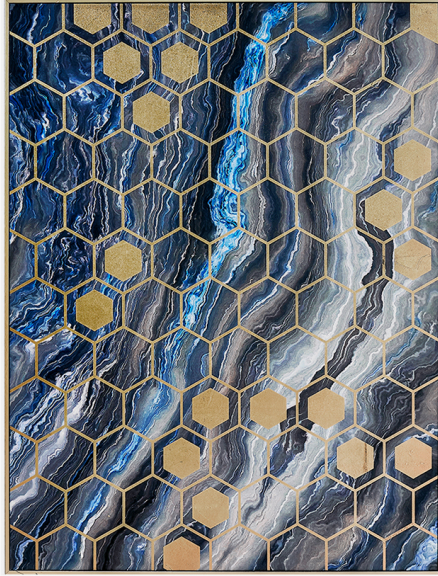

Product code

71-335

Item Description	Black Marble Canvas With Gold Geo Pattern
Barcode	5018207411807
Country of Origin	China
Factory	FUZH004
Assembly Required	No
Packaging Materials	shrink bag + polyform
Mail Order Packaging	Yes
Colour Group	Black
Web Description	This stunning canvas print has a black marble background with striking hints of white running through. With a gold leaf, honeycomb-like, geo-print and black frame, this piece will create a huge impact wherever it is placed, even more so if placed in multiples.

Item Dimensions (CM) (KG)	
Width	60
Depth	3
Height	80
Weight	2.1

Colour	
Frame/Item	Black
Fabric	Black and Gold

Materials	
Frame/Item	PS+MDF
Fabric	CANVAS

Packaging Details (CM) (KG)

Number of Product Boxes	1
Product Box 1	
Content	1 Wall Art
Width	64.5
Depth	75.5
Height	85.5
Weight	2.8