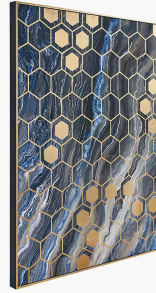

Product code

71-335

Item Description	Black Marble Canvas With Gold Geo Pattern
Barcode	5018207411807
Country of Origin	China
Factory	FUZH004
Assembly Required	No
Packaging Materials	shrink bag + polyform
Mail Order Packaging	Yes
Colour Group	Black
Web Description	This stunning canvas print has a black marble background with striking hints of white running through. With a gold leaf, honeycomb-like, geo-print and black frame, this piece will create a huge impact wherever it is placed, even more so if placed in multiples.

Item Dimensions (CM) (KG)	
Width	60
Depth	3
Height	80
Weight	2.1

Colour	
Frame/Item	Black
Fabric	Black and Gold

Materials	
Frame/Item	PS+MDF
Fabric	CANVAS

Packaging Details (CM) (KG)

Number of Product Boxes	1
Product Box 1	
Content	1 Wall Art
Width	64.5
Depth	75.5
Height	85.5
Weight	2.8