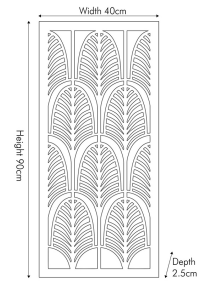

Product code

71-334

Item Description	Rectangular Gold Metal Mirrored Wall Art
Barcode	5018207411364
Country of Origin	China
Factory	FUZH001
Packaging Materials	CARTON, POLYBAG, POLYFOAM
Mail Order Packaging	Yes
Colour Group	Gold
Web Description	This beautifully designed wall art will add a stunning focal point to your interior with its art deco styling and gold metal finish. Whether used individually or shown in multiples of your choice, this mirrored wall art is stunning art deco addition to your interior.

Item Dimensions (CM) (KG)	
Width	40
Depth	2.5
Height	90
Weight	4.65

Colour	
Frame/Item	Gold
Fabric	

Materials	
Frame/Item	Iron, Glass, MDF
Fabric	

Packaging Details (CM) (KG)

Number of Product Boxes	1
Product Box 1	
Content	1 Mirror
Width	95
Depth	8
Height	46
Weight	6.15