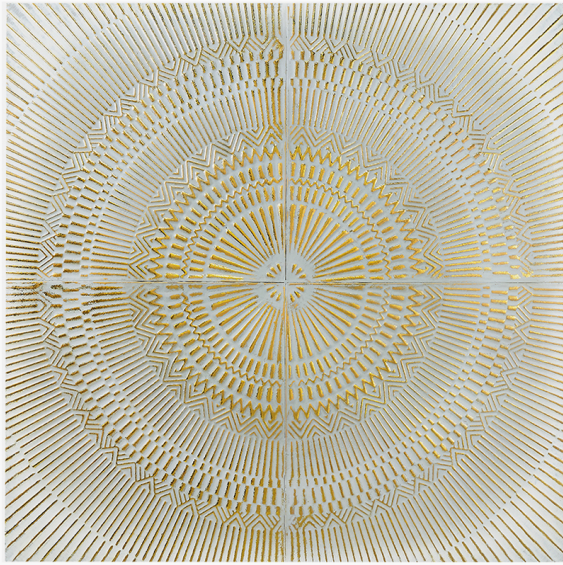

Product code

71-333

Item Description	Antiqued White and Gold Textured Metal Wall Art
Barcode	5018207411333
Country of Origin	China
Factory	FUZH001
Assembly Required	No
Packaging Materials	CARTON, POLYBAG, POLYFOAM
Mail Order Packaging	Yes
Colour Group	White
Web Description	This striking piece of metal wall art in white and gold tones, will add style to any interior. Intricately designed with a beautiful pattern, this contemporary piece will add a subtle factility to your room.

Item Dimensions (CM) (KG)	
Width	100
Depth	2.7
Height	100
Weight	4.55

Colour	
Frame/Item	White and Gold
Fabric	

Materials	
Frame/Item	Iron
Fabric	

Packaging Details (CM) (KG)

Number of Product Boxes	1
Product Box 1	
Content	1 Wall Art
Width	104
Depth	7
Height	105
Weight	6.05