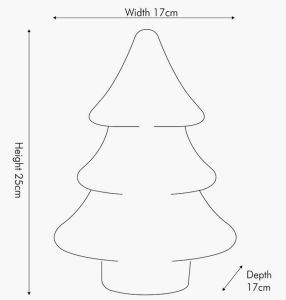

Product code

70-648-S

Item Description	Natale Clear Glass Christmas Tree Ornament
Barcode	5018207411852
Country of Origin	Poland
Factory	SOLB001
Web Description	Add some festive style to your interior with this beautifully crafted, glass christmas tree ornament. It looks great as a stand alone ornament or team with the larger version for greater impact.

Item Dimensions (CM) (KG)	
Width	17
Depth	17
Height	25
Weight	0.75

Colour	
Frame/Item	Clear
Fabric	

Materials	
Frame/Item	Glass
Fabric	

Product code

70-648-S

Packaging Details (CM) (KG)

Number of Product Boxes	1
Product Box 1	
Content	1
Width	20
Depth	20
Height	26
Weight	0.95
Outer Box Details	
Quantity	4
Width	41
Depth	41
Height	27
Weight	4

Additional Details

Opening is 7.5cm in diameter