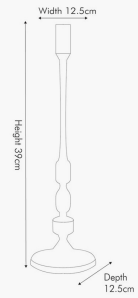

Product code

70-633-NI-S

|                             |   |
|-----------------------------|---|
| <b>Item Description</b>     | Small Shiny Nickel Candlestick  |
| <b>Barcode</b>              | 5018207411012   |
| <b>Country of Origin</b>    | India   |
| <b>Factory</b>              | PARA002   |
| <b>Mail Order Packaging</b> | Yes   |
| <b>Colour Group</b>         | Silver  |
| <b>Web Description</b>      | This shiny nickel taper candlestick with an elegant slim stem will fit perfectly within any interior. Stand-alone or mix and match with its matching larger version to create a pleasing aesthetic. |

| Item Dimensions (CM) (KG) |      |
|---------------------------|------|
| <b>Width</b>              | 12.5 |
| <b>Depth</b>              | 12.5 |
| <b>Height</b>             | 39   |
| <b>Weight</b>             | 0.65 |

# 70-633-NI-S

| Packaging Details (CM) (KG) |               |
|-----------------------------|---------------|
| Number of Product Boxes     | 1             |
| Product Box 1               |               |
| Content                     | 1 CANDLESTICK |
| Width                       | 14            |
| Depth                       | 14            |
| Height                      | 40            |
| Weight                      | 0.9           |
| Outer Box Details           |               |
| Quantity                    | 6             |
| Width                       | 46            |
| Depth                       | 31            |
| Height                      | 44            |
| Weight                      | 6.9           |