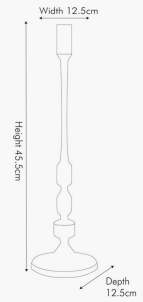

Product code

70-633-NI-L

| | |
|-----------------------------|---|
| Item Description | Tall Shiny Nickel Candlestick |
| Barcode | 5018207411005 |
| Country of Origin | India |
| Factory | PARA002 |
| Mail Order Packaging | Yes |
| Colour Group | Silver |
| Web Description | This elegant stemmed, shiny nickel taper candlestick will fit perfectly within any interior. Stand alone or mix and match with its matching smaller version to create a pleasing aesthetic. |

| Item Dimensions (CM) (KG) | |
|---------------------------|------|
| Width | 12.5 |
| Depth | 12.5 |
| Height | 45.5 |
| Weight | 0.75 |

| Colour | |
|-------------------|--------------|
| Frame/Item | Shiny Nickel |
| Fabric | |

| Materials | |
|-------------------|-----------|
| Frame/Item | Aluminium |
| Fabric | |

| Packaging Details (CM) (KG) | |
|-----------------------------|---------------|
| Number of Product Boxes | 1 |
| Product Box 1 | |
| Content | 1 CANDLESTICK |
| Width | 14 |
| Depth | 14 |
| Height | 48 |
| Weight | 1.1 |
| Outer Box Details | |
| Quantity | 6 |
| Width | 46 |
| Depth | 31 |
| Height | 51 |
| Weight | 7.5 |