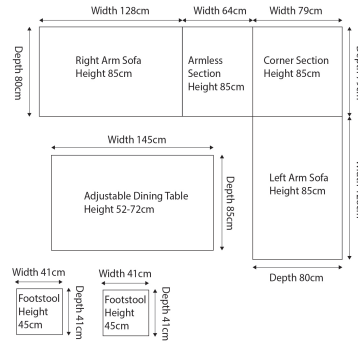

# 18-218-STG-POLY

<b>Item Description</b>	Stone Grey Antigua Corner Set with Polywood Top
<b>Barcode</b>	5018207381308
<b>Factory</b>	GREE003
<b>Country of Origin</b>	China
<b>Assembly Required</b>	Yes
<b>Testing Details</b>	EN581 BS5852
<b>Packaging Materials</b>	Cardboard
<b>Mail Order Packaging</b>	Yes
<b>Colour Group</b>	Grey
<b>Overall Area Needed</b>	W: 2100 D: 3100 H: 850mm
<b>Aerocover</b>	Sofa - 18-C-7991 Table/Stool - 18-C-7922

Single Item Colour	
<b>Frame/Item</b>	Stone Grey wicker
<b>Fabric</b>	Grey
Single Item Materials	
<b>Item/Frame</b>	Aluminium + PE wicker + Polywood
<b>Fabric</b>	yarn dyed fabric
Additional Details	
<b>Seating Height: 45cm</b> <b>Internal Armrest Height: 19cm</b> <b>External Armrest Height: 64cm</b> <b>Internal Backrest Height: 50cm</b> <b>Internal Seat Depth: 47cm</b>  <b>Internal Seat Width:</b> <b>L/R sofa -121</b> <b>Corner - 47</b> <b>Armless - 60</b>	

# 18-218-STG-POLY

Corner Section (CM) (KG)	
Width	79
Depth	79
Height	85
Weight	10
Sofa (CM) (KG)	
Width	128
Depth	80
Height	85
Weight	16
Chair (CM) (KG)	
Number of Chairs	1
Armless Section (CM) (KG)	
Width	64
Depth	80
Height	85
Weight	8.8
Large Table (CM) (KG)	
Width	145
Depth	85
Height	72/52
Weight	29
Footstool / Pouffe / Hocker (cm)	
Number of Footstools	2
Width	41
Depth	41
Height	45
Weight	2
Battery Information	
Are Batteries Included	No

Packaging Details (CM) (KG)	
Number of Product Boxes	3
Product Box 1	
Content	1 Sofa and 2 Footstools
Width	140
Depth	95
Height	96
Weight	44
Product Box 2	
Content	2 Chairs
Width	96
Depth	84
Height	87
Weight	25
Product Box 3	
Content	1 Table
Width	147
Depth	87
Height	53
Weight	33
Item Labels Positions	
F.R Permanent Label	in the cushion near zip
Fire Safety Display Label	on the cushion
Swing Tag	each unit
Washcare Label	in the cushion near zip
Polybag Warnings	on the polybag
Other Warnings	polywood warning on the back of table