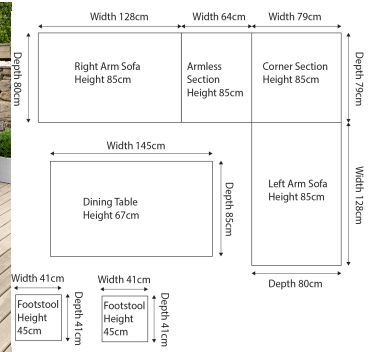

Product code

18-218-STG-FP-POLY

Item Description	Stone Grey Antigua Corner Set with Polywood Top and Fire Pit
Barcode	5018207403017
Factory	GREE003
Country of Origin	China
Assembly Required	Yes
Testing Details	CE/UKFR
Packaging Materials	Carton
Mail Order Packaging	Yes
Aerocover	Sofa - 18-C-7991 Table/Stool - 18-C-7922
Web Description	This Antigua Relaxed Dining outdoor furniture with Adjustable Table set is made from a UV protected, weatherproof, synthetic rattan. The powder-coated aluminium frame creates a high-quality finish; further ensuring that this set is both durable and long-lasting. All cushions are fire retardant; further ensuring that all details of this set are of the highest quality. Basic Assembly Required Left Arm Sofa; 127 x 77 x 85cm high, seat height 47cm Right Arm Sofa; 127 x 77 x 85cm high, seat height 47cm Corner Section; 77 x 77 x 85cm high, seat height 47cm Armless Section; 63 x 77 x 85cm high, seat height 47cm Dining Table; 146 x 86 x 74/52cm high Footstool; 41 x 41 x 52cm high A cover is available to order separately using the below code: Lounge Set Aerocover Long Left: 18-C-7991 Lounge Bench Aerocover: 18-C-7922

Single Item Colour	
Frame/Item	Grey
Fabric	Grey
Single Item Materials	
Item/Frame	Aluminium
Fabric	Spun polyester
Additional Details	
Seating Height: 45cm Internal Armrest Height: 19cm External Armrest Height: 64cm Internal Backrest Height: 50cm Internal Seat Depth: 47cm	
Internal Seat Width: L/R sofa -121 Corner - 47 Armless - 60