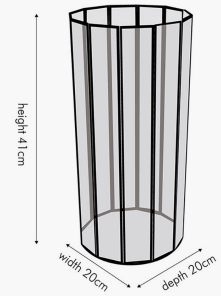

Product code

70-618-S

Item Description	Smoked Glass and Brass Metal Small Round Hurricane
Barcode	5018207404458
Country of Origin	India
Factory	BRAS001
Assembly Required	No
Packaging Materials	PAPER ,POLYBAG ,THERMOCOLE AND BROWN CORRUGATED BOX
Mail Order Packaging	YES
Colour Group	Grey
Web Description	The simple lines of this brass metal and smoke glass, multi faceted lantern make this a staple piece for any home. It is just as beautiful as a decorative piece as it is when lit from within by a candle. It would look striking by the fire side or on a console table, on its own or with its larger brother, also available.

Item Dimensions (CM) (KG)	
Width	20
Depth	20
Height	31
Weight	1.7

Colour	
Frame/Item	BRASS / BLACK
Fabric	

Materials	
Frame/Item	BRASS / GLASS
Fabric	

Product code

70-618-S

Packaging Details (CM) (KG)

Number of Product Boxes	1
Product Box 1	
Content	1 Lantern
Width	34
Depth	34
Height	49
Weight	4.1