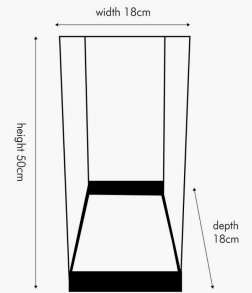

Product code

70-628-AB-L

Item Description	Antique Brass Metal and Glass Large Square Hurricane
Barcode	5018207404618
Country of Origin	India
Factory	GYAN001
Assembly Required	NO
Packaging Materials	CORRUGATED SHEET & POLYBAG
Colour Group	Gold
Web Description	Add this well proportioned, stylish lantern to your home to make a real statement. This antique brass metal and clear glass lantern, with its sleek, clean lines will prevail for any occasion. Also available in a smaller size and another colourway

Item Dimensions (CM) (KG)	
Width	18
Depth	18
Height	50
Weight	2.55

Colour	
Frame/Item	ANTIQUE BRASS
Fabric	

Materials	
Frame/Item	BRASS
Fabric