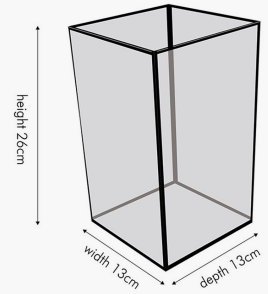

Product code

70-619-M

Item Description	Smoked Glass and Brass Metal Medium Square Hurricane
Barcode	5018207404472
Country of Origin	India
Factory	BRAS001
Assembly Required	No
Packaging Materials	PAPER ,POLYBAG ,THERMOCOLE AND BROWN CORRUGATED BOX
Mail Order Packaging	YES
Colour Group	Grey
Web Description	The simple lines of this brass metal and smoke glass, lantern make this a staple piece for any home. It is just as beautiful as a decorative piece as it is when lit from within by a candle. It would look striking by the fireside or on a console table, on its own or with its bigger brother, also available.

Item Dimensions (CM) (KG)	
Width	13
Depth	13
Height	26
Weight	1.1

Colour	
Frame/Item	BRASS / BLACK
Fabric	

Materials	
Frame/Item	BRASS / GLASS
Fabric	

Product code

70-619-M

Packaging Details (CM) (KG)

Number of Product Boxes	1
Product Box 1	
Content	1 Lantern
Width	20.5
Depth	20.5
Height	33
Weight	1.6
Outer Box Details	
Quantity	2
Width	49
Depth	30
Height	42
Weight	3.6