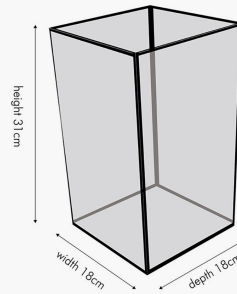

Product code

70-619-L

Item Description	Smoked Glass and Brass Metal Large Square Hurricane
Barcode	5018207404465
Country of Origin	India
Factory	BRAS001
Assembly Required	No
Packaging Materials	PAPER ,POLYBAG ,THERMOCOLE AND BROWN CORRUGATED BOX
Mail Order Packaging	YES
Colour Group	Grey
Web Description	The simple lines of this brass metal and smoke glass, lantern make this a staple piece for any home. It is just as beautiful as a decorative piece as it is when lit from within by a candle. It would look striking by the fireside or on a console table, on its own or with its smaller sister, also available.

Item Dimensions (CM) (KG)	
Width	18
Depth	18
Height	31
Weight	1.9

Colour	
Frame/Item	BRASS / BLACK
Fabric	

Materials	
Frame/Item	BRASS / GLASS
Fabric	

Product code

70-619-L

Packaging Details (CM) (KG)

Number of Product Boxes	1
Product Box 1	
Content	1 Lantern
Width	32
Depth	33
Height	47
Weight	4.3