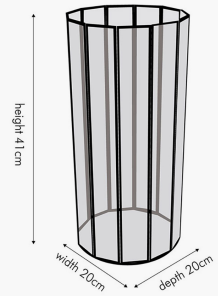

# 70-618-M

<b>Item Description</b>	Smoked Glass and Brass Metal Medium Round Hurricane
<b>Barcode</b>	5018207404441
<b>Country of Origin</b>	India
<b>Factory</b>	BRAS001
<b>Assembly Required</b>	No
<b>Packaging Materials</b>	PAPER ,POLYBAG ,THERMOCOLE AND BROWN CORRUGATED BOX
<b>Mail Order Packaging</b>	YES
<b>Colour Group</b>	Grey
<b>Web Description</b>	The simple lines of this brass metal and smoke glass, multi-faceted lantern make this a staple piece for any home. It is just as beautiful as a decorative piece as it is when lit from within by a candle. It would look striking by the fire side or on a console table, on its own or with its smaller sister, also available.

Item Dimensions (CM) (KG)	
<b>Width</b>	20
<b>Depth</b>	20
<b>Height</b>	41
<b>Weight</b>	2.1

Colour	
<b>Frame/Item</b>	BRASS / BLACK
<b>Fabric</b>	

Materials	
<b>Frame/Item</b>	BRASS / GLASS
<b>Fabric</b>	

## Packaging Details (CM) (KG)

Number of Product Boxes	1
<b>Product Box 1</b>	
Content	1 Lantern
Width	34
Depth	34
Height	57
Weight	4.5