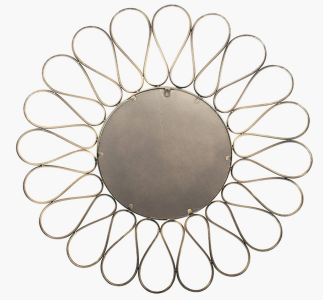

Product code

73-065

Item Description	Antique Gold Metal Petal Design Round Wall Mirror
Barcode	5018207382183
Country of Origin	China
Factory	FUZH001
Assembly Required	No
Packaging Materials	bubble bags, poly foam, and layer carton board
Mail Order Packaging	Yes
Colour Group	Gold
Web Description	This totally unique circular antique gold metal mirror uses spiralling loops to emulate the petals on a flower. A superb style statement for any wall.

Item Dimensions (CM) (KG)	
Width	90
Depth	4
Height	90
Weight	3.7

Colour	
Frame/Item	Gold
Fabric	

Materials	
Frame/Item	Iron and Mirror
Fabric	

Product code

73-065

Packaging Details (CM) (KG)

Number of Product Boxes	1
Product Box 1	
Content	1 Mirror
Width	95
Depth	7
Height	95
Weight	4.5