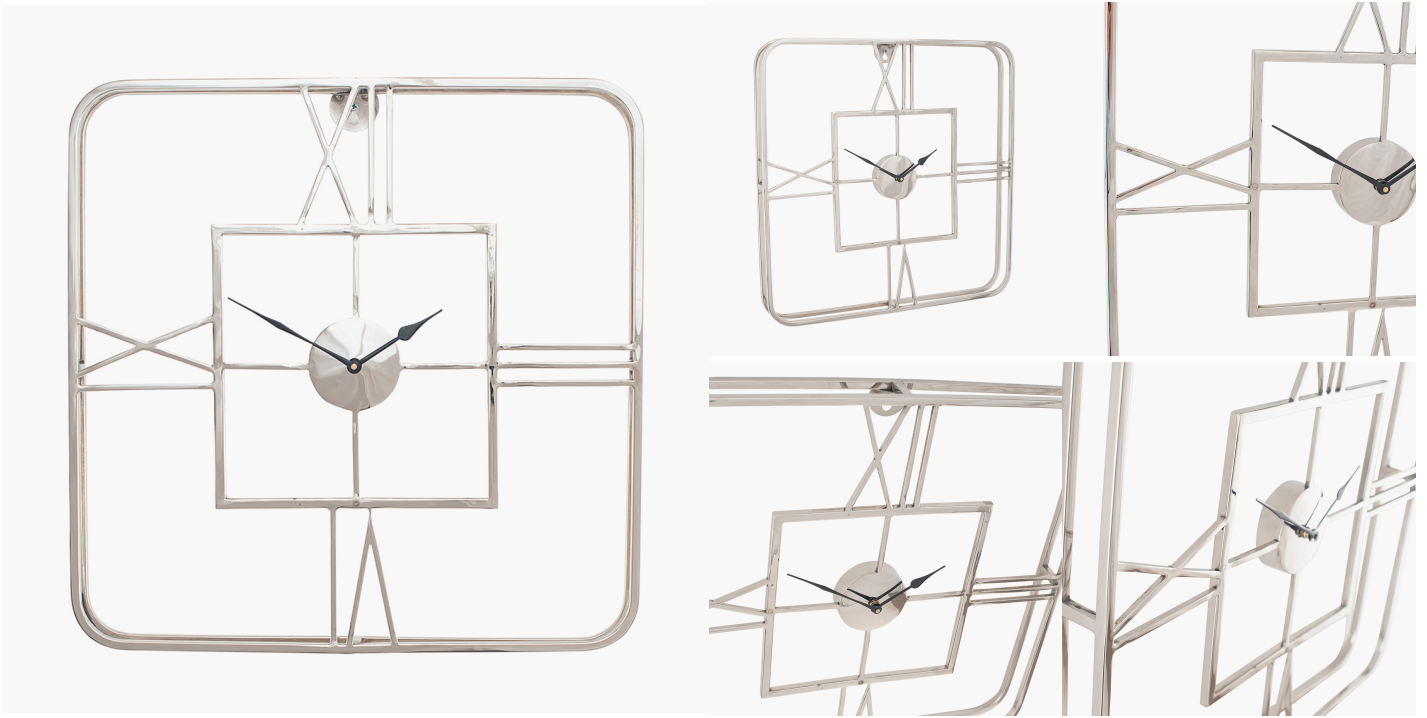

Product code

75-214-SI

<b>Item Description</b>	Silver Metal Square Wall Clock
<b>Barcode</b>	5018207403802
<b>Country of Origin</b>	India
<b>Factory</b>	PARA002
<b>Assembly Required</b>	No
<b>Packaging Materials</b>	BUTTER PAPER, POLYBAG & THERMACOL DROP TEST PACKAGING
<b>Colour Group</b>	Silver
<b>Web Description</b>	Make a statement with this square, retro inspired silver metal wall clock. Doubled framed, this striking design will create a focal point in any interior.

Item Dimensions (CM) (KG)	
<b>Width</b>	50.8
<b>Depth</b>	7.6
<b>Height</b>	50.8
<b>Weight</b>	1.78

Colour	
<b>Frame/Item</b>	NICKEL
<b>Fabric</b>	

Materials	
<b>Frame/Item</b>	STAINLESS STEEL
<b>Fabric</b>	