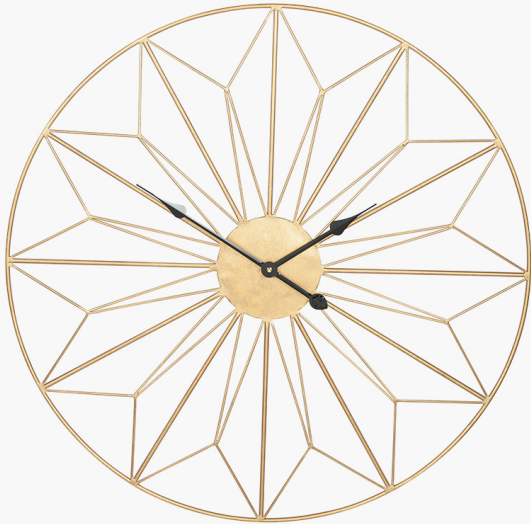

Product code

75-199

<b>Item Description</b>	Antique Gold Metal Geo Design Round Wall Clock
<b>Barcode</b>	5018207382176
<b>Country of Origin</b>	China
<b>Factory</b>	FUZH001
<b>Assembly Required</b>	No
<b>Testing Details</b>	clock movement
<b>Packaging Materials</b>	bubble bags, poly foam, and layer carton board
<b>Mail Order Packaging</b>	Yes
<b>Colour Group</b>	Gold
<b>Web Description</b>	Make a statement on your wall with this geometric designed large metal wall clock finished in antique gold metal.

Item Dimensions (CM) (KG)	
<b>Width</b>	76.5
<b>Depth</b>	3
<b>Height</b>	76.5
<b>Weight</b>	1.5

Colour	
<b>Frame/Item</b>	Gold
<b>Fabric</b>	

Materials	
<b>Frame/Item</b>	Iron and Clock ement
<b>Fabric</b>	