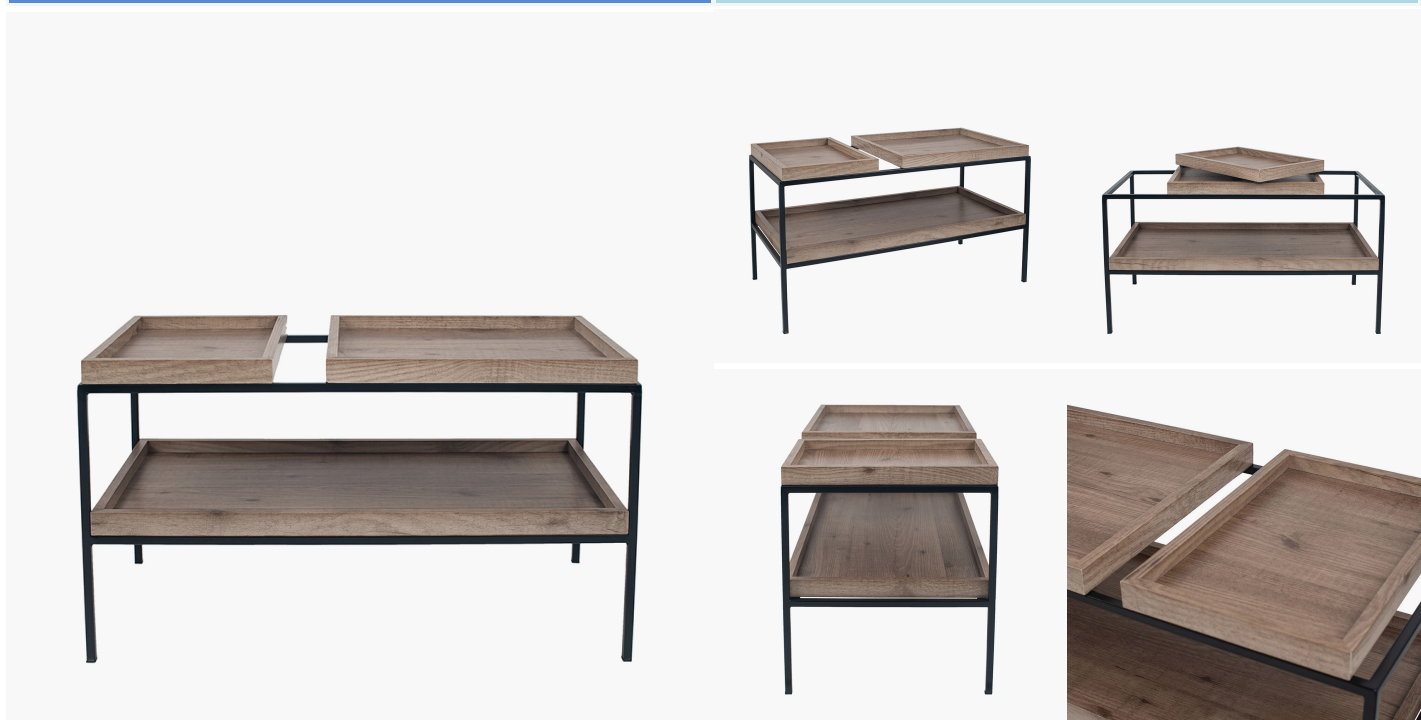

Product code

76-463

<b>Item Description</b>	Gallery Natural Wood Veneer and Black Metal Coffee Table
<b>Barcode</b>	5018207403628
<b>Country of Origin</b>	China
<b>Factory</b>	YONG001
<b>Assembly Required</b>	N
<b>Packaging Materials</b>	carton
<b>Colour Group</b>	Natural
<b>Web Description</b>	Black metal frame and natural wood effect surfaces are the key elements in The Gallery Collection. This 2 shelf coffee table is both functional and stylish. While the bottom shelf is fixed, the two top shelves are removable, making this coffee table extremely versatile and catering for all your storage needs. Also available in a 5 shelf wide unit, 5 shelves tall unit, 2 shelf side table and 2 shelf wide unit.

Item Dimensions (CM) (KG)	
<b>Width</b>	80
<b>Depth</b>	40
<b>Height</b>	45
<b>Weight</b>	9.1

Colour	
<b>Frame/Item</b>	taupe brown pine+black
<b>Fabric</b>	

Materials	
<b>Frame/Item</b>	MDF+PVC+Iron
<b>Fabric</b>	