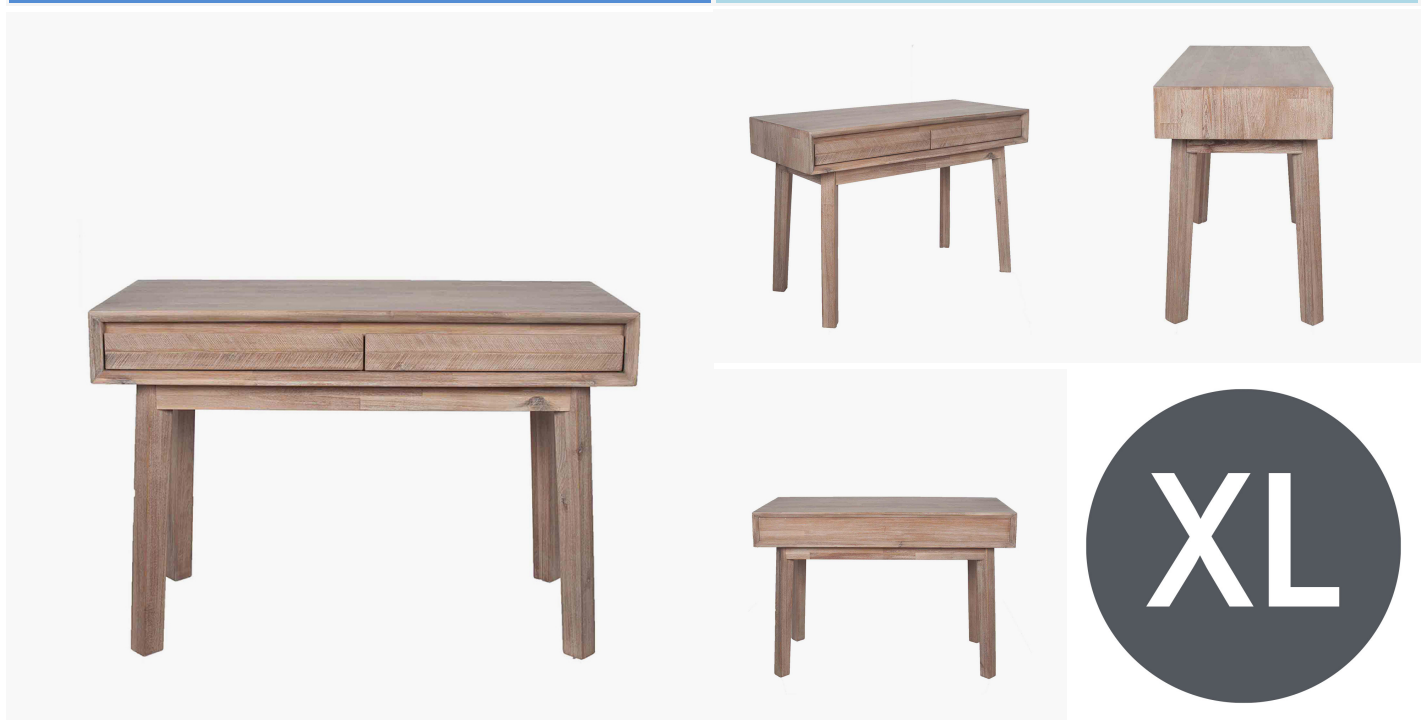

Product code

76-348

Item Description	Kalmar Sand Wash Acacia Wood 2 Drawer Desk K/D
Barcode	5018207382428
Country of Origin	Vietnam
Factory	WOOD003
Assembly Required	Yes
Mail Order Packaging	Yes
Colour Group	Natural
Web Description	Look no further for a Scandi style with an artisan twist! This two-drawer, sand-washed acacia wood desk from the Kalmar Collection would rejuvenate any interior with its clean-lined and modern finish. Complement this look with the rest of the range of seven pieces, which include the one drawer bedside unit, three drawer bedside unit, four drawers tallboy, three drawer unit, three drawers and three-door and one drawer console.

Item Dimensions (CM) (KG)	
Width	110
Depth	50.4
Height	75.5
Weight	27

Colour	
Frame/Item	MADSEN Grey
Fabric	

Materials	
Frame/Item	Acacia
Fabric	

Product code

76-348

Packaging Details (CM) (KG)

Number of Product Boxes	1
Product Box 1	
Content	1 Unit
Width	120
Depth	60
Height	33
Weight	29

Item Label Positions

Swing Tag	on the back of product
-----------	------------------------

Additional Details

Internal Drawer Measurements:
Width: 45.7
Depth: 34
Height: 3

Adjustable feet inside bottom of legs.
Wall strap supplied - found in drawer.