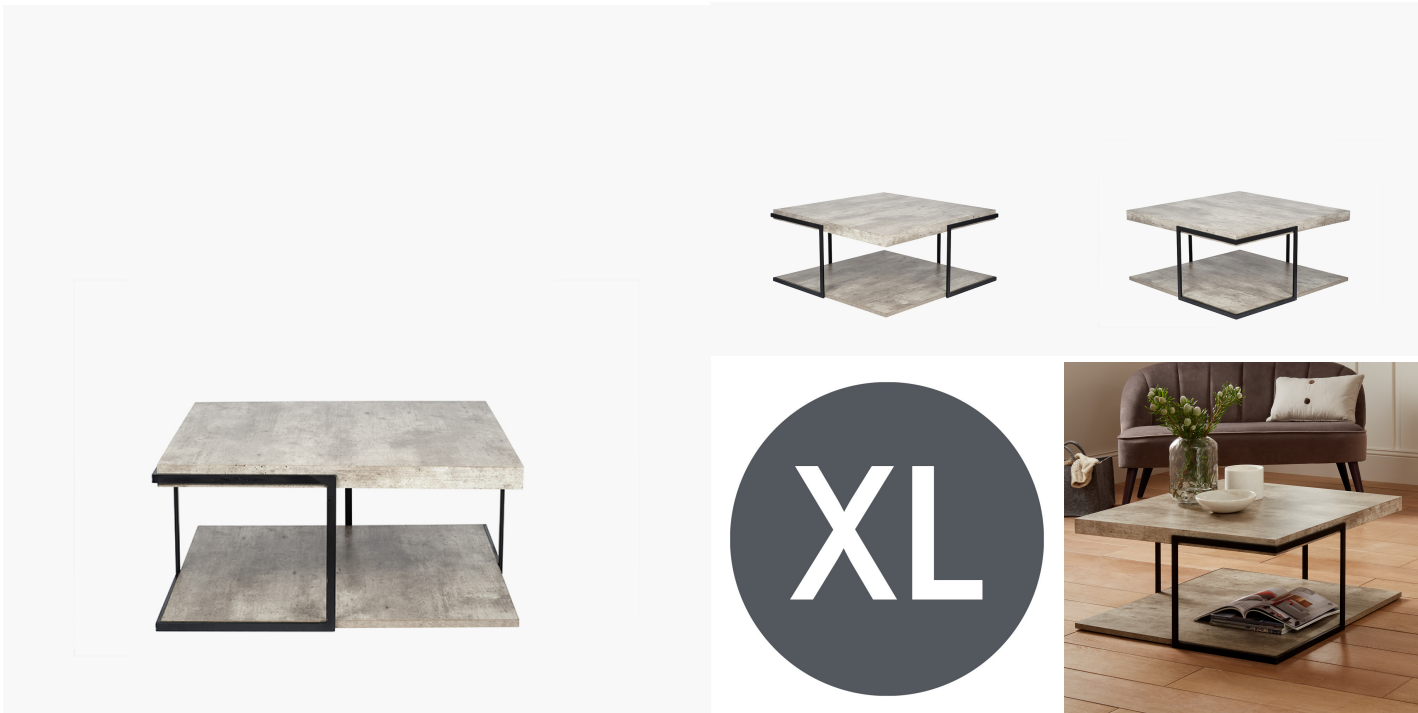

Product code

76-388

Item Description	Jersey Concrete Effect MDF & Black Iron Coffee Table
Barcode	5018207382138
Country of Origin	China
Factory	YONG001
Assembly Required	No
Packaging Materials	carton
Colour Group	Natural
Web Description	Matt black iron metal and raw concrete effect surfaces are the key elements in The Jersey Collection, creating a bold industrial feeling. Add a square coffee table to satisfy an inner minimal Malmo styling. Also available in a console table and side table.

Item Dimensions (CM) (KG)	
Width	82
Depth	82
Height	38
Weight	19.5

Colour	
Frame/Item	Light Grey and Black
Fabric	

Materials	
Frame/Item	MDF and paper veneer and Iron
Fabric	

Product code

76-388

Packaging Details (CM) (KG)

Number of Product Boxes	1
Product Box 1	
Content	1 Table
Width	87
Depth	44
Height	87
Weight	22.5

Item Label Positions

Swing Tag	Swing tag on leg
Other Warnings	Care/Warning label on underside of table top