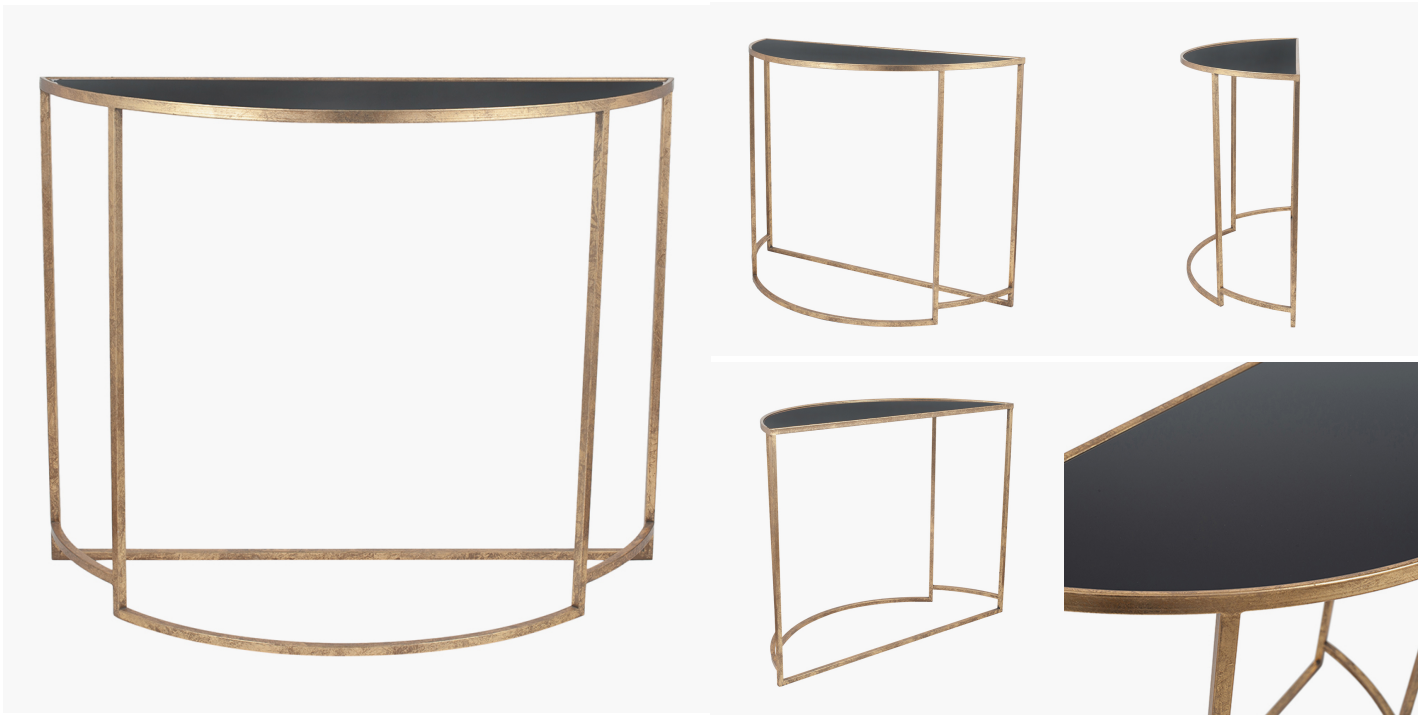

Product code

76-425

Item Description	Veneziano Antique Gold Metal & Black Glass Half Moon Console
Barcode	5018207395879
Country of Origin	China
Factory	FUZH001
Assembly Required	No
Packaging Materials	Card
Mail Order Packaging	No
Colour Group	Gold
Web Description	This striking half moon console table from the Veneziano Collection is finished in a beautiful black glass top with slim gold metal frame legs. This contemporary table offers style and functionality to give a modern aspect to your living space.

Item Dimensions (CM) (KG)	
Width	100
Depth	41
Height	79.5
Weight	5.7

Colour	
Frame/Item	Gold
Fabric	

Materials	
Frame/Item	Iron, Glass
Fabric	

Product code

76-425

Packaging Details (CM) (KG)

Number of Product Boxes	1
Product Box 1	
Content	1 Unit
Width	105
Depth	45
Height	86
Weight	7