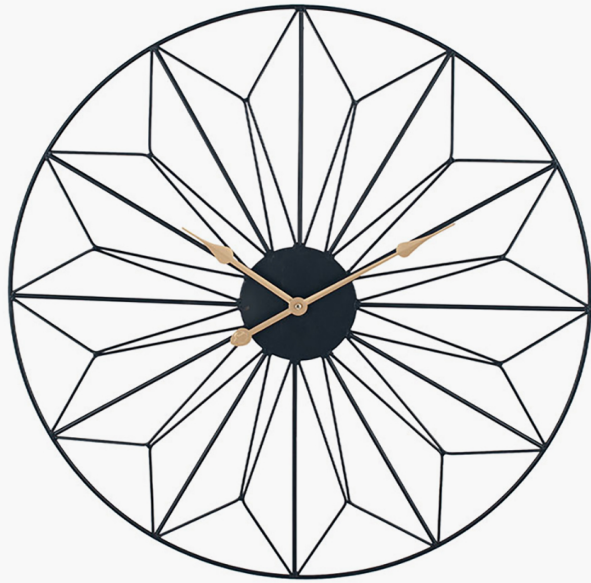

Product code

75-211

Item Description	Black and Gold Metal Geo Design Round Wall Clock
Barcode	5018207403451
Country of Origin	China
Factory	FUZH001
Assembly Required	NO
Testing Details	1 metal drop test
Packaging Materials	CARTON, POLY FOAM
Mail Order Packaging	Yes
Web Description	Make a statement on your wall with this geometric designed large metal wall clock finished in black and gold metal. This beautifully crafted design is not only a beautiful timepiece but a work of art and focal point for any interior. Also available in gold.

Item Dimensions (CM) (KG)	
Width	76
Depth	5
Height	76
Weight	1.9

Colour	
Frame/Item	BLACK
Fabric	

Materials	
Frame/Item	IRON
Fabric	

Product code

75-211

Packaging Details (CM) (KG)

Number of Product Boxes	1
Product Box 1	
Content	1 Clock
Width	84
Depth	8
Height	84
Weight	2.9