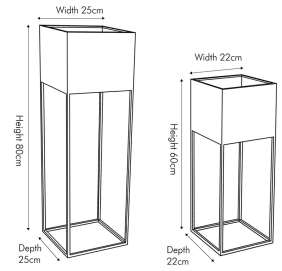

Product code

70-650

Item Description	Graphite Metal Set of 2 Planters
Barcode	5018207411340
Barcode 2	5018207412286
Country of Origin	China
Factory	FUZH001
Packaging Materials	CARTON, POLYBAG, POLYFOAM
Mail Order Packaging	Yes
Colour Group	Grey
Web Description	These stylish graphite metal planters will look perfect in any modern interior. The raised planters are great for showcasing houseplants on different levels.

Item Dimensions (CM) (KG)	
Width	L 25, S 22
Depth	L 25, S 22
Height	L 80, S 60
Weight	L 1.83, S 1.47

Colour	
Frame/Item	Graphite
Fabric	

Materials	
Frame/Item	Iron
Fabric