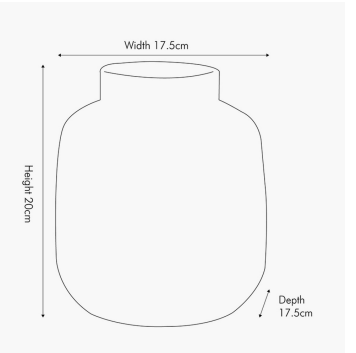

Product code

70-631

| | |
|-----------------------------|---|
| Item Description | Alina White Dot Design Small Stoneware Vase |
| Barcode | 5018207409958 |
| Country of Origin | philippines |
| Factory | ASIAC301 |
| Assembly Required | No |
| Mail Order Packaging | Yes |
| Web Description | Add a scandi feel to your home with this this perfectly petite vase. The delicate dot design which adorns the vase creates tactility and texture making it the perfect addition to a side table or console. Finished in a matt white which allows the grey textured dots to stand out. Also available in another size. The vase has a waterproof lining if you choose to add fresh flowers. |

| Item Dimensions (CM) (KG) | |
|---------------------------|------|
| Width | 17.5 |
| Depth | 17.5 |
| Height | 20 |
| Weight | 2.65 |

| Colour | |
|-------------------|-------|
| Frame/Item | White |
| Fabric | |

| Materials | |
|-------------------|-----------|
| Frame/Item | Stoneware |
| Fabric | |

Product code

70-631

Packaging Details (CM) (KG)

| | |
|-------------------------|------|
| Number of Product Boxes | 1 |
| Product Box 1 | |
| Content | 1 |
| Width | 25 |
| Depth | 25 |
| Height | 28 |
| Weight | 3.65 |

Additional Details

Vase opening Dimensions (cm) - 8.5 x 8.5