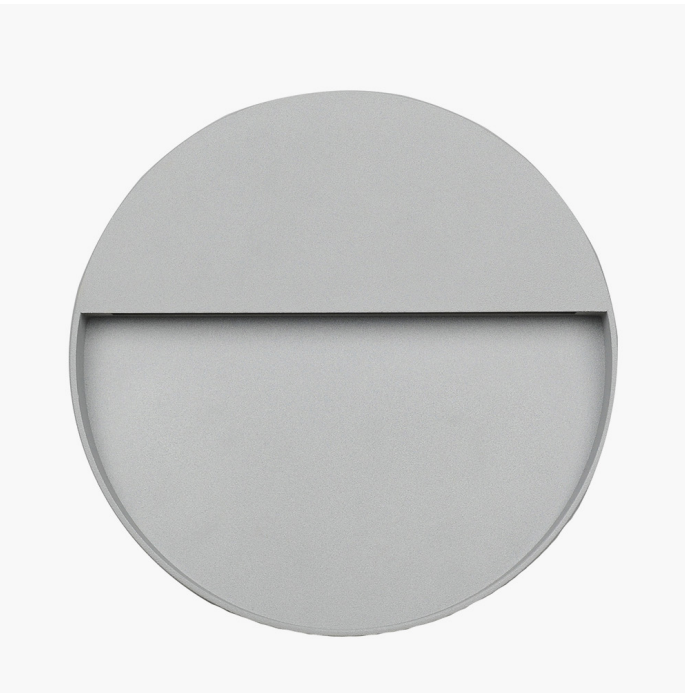

## CORE INFORMATION

**Item Description** Elysium Grey Diffused Outdoor Wall Light

**Barcode** 5018207334496

**Factory** NING001

**Country of Origin** China

## TECHNICAL INFORMATION

**Adjustable Head** n/a

**User Guide Included** Yes

**Bulb Shape** Integrated LED

**Bulb Type** LED Light strip

**Cable Type** n/a

**Dimmable** No

**Lampholder Casing** n/a

## PRODUCT DIMENSIONS (CM)

**Width** 22 **Height** 22

**Depth** 3 **Weight** 0.54

**Wall Mounting Cup Diameter**

### MATERIAL & COLOUR

Material Composition % Aluminium 95%, Plastic 5%

Selling Colour Grey