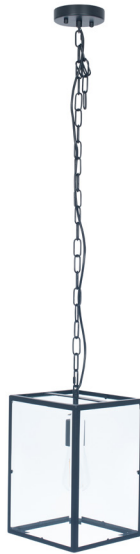

Product Code

35-254

PRODUCT STATUS

3

PACKAGING STATUS

3

MAIL ORDER PACKAGING

1

CORE INFORMATION

Item Description	Llewellyn Matt Black Metal and Glass Pendant
Barcode	5018207378940
Factory	ZHON003
Country of Origin	China

TECHNICAL INFORMATION

User guide included	Yes
Bulb Shape	GLS
Bulb Type	E27/ES
Cable Colour & Material	Black, Plastic
Cable Type	3 x 0.75mm ² with an Earth wire in ceiling cup
Dimmable	Yes
Lampholder Casing	Yes
Lampholder Casing Finish	Black
Lampholder Colour	Black
Lampholder Type	E27
Wattage	10-12W LED
Number of Bulbs	1

PRODUCT DIMENSIONS (CM)

Width	22	Height	145
Depth	22	Weight	3.7
Minimum Drop Height	40		
Ceiling Cup Diameter	12		
Ceiling Cup Height	3.5		

PENDANT FEATURE DIMENSIONS (CM)

Dimensions	22 x 22 x 34
------------	--------------

35-254

Dimensions

PACKAGING DETAILS

Number of product boxes 1

PRODUCT BOX 1 (CM)

Contents 1 x Elec. pendant

Width 41 Height 43

Depth 29 Weight 4.6