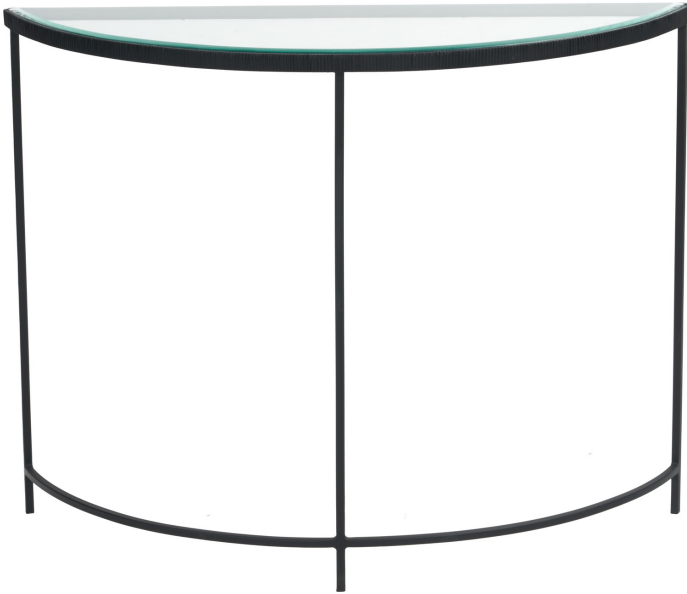

CORE INFORMATION

Item Description Marazzi Bevelled Glass and Black Metal Half Moon Console Table

Barcode 5018207431645

Factory PARA001

Country of Origin India

TECHNICAL INFORMATION

User Guide Included No

ADDITIONAL REQUIREMENTS

Polybag Warning Label Yes

Wall Strap Warning Label No

Furniture Warning Label Yes

PRODUCT DIMENSIONS (CM)

Width	101	Height	80
Depth	36	Weight	10.42

PRODUCT DETAIL DIMENSIONS (CM)

Number of products in a set	1	Shelf	No	Number of Shelves	0
Large: Width	n/a	Shelf Dimensions 1	n/a	Shelf Dimensions 2	n/a
Large: Height	n/a	Handles	n/a	Number of Handles	0
Medium: Width	n/a	Drawer	No	Number of Drawers	0
Medium: Height	n/a	Leg Height to Drawer	n/a		
Small: Width	n/a	Drawer 1	n/a		
Small: Height	n/a	Drawer 2	n/a		
Other: Width	n/a	Drawer 3	n/a		
Other: Height	n/a				

Product Code

76-598

Dimensions

PACKAGING DETAILS

Number of product boxes 1

PRODUCT BOX 1 (CM)

Contents 1 x Console table

Width 107 Height 97

Depth 46 Weight 18.1

MATERIAL & COLOUR

Material Composition % Iron 70%, Glass 30%

Selling Colour Black

OUTER BOX 1 (CM)

Outer Box Quantity n/a

Width n/a

Depth n/a