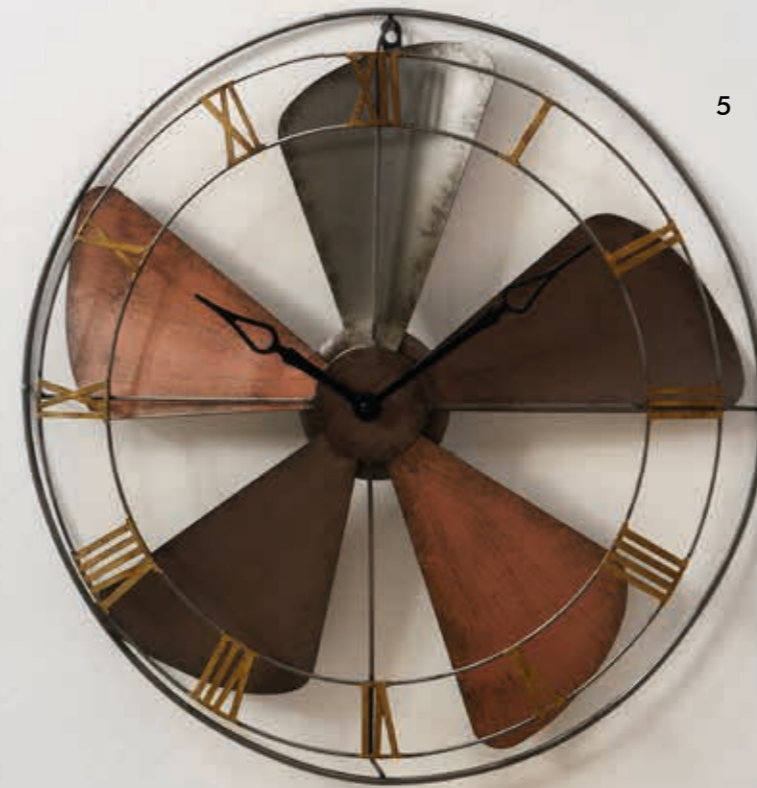

1

1. Antique Grey Metal & Wood Round Wall Clock

75-185
DIMS: W120 x D5.5 x H120cm
MATERIAL: Metal & Wood

3

2. Antique Bronze & Gold Metal Round Wall Clock

75-032
DIMS: W80 x D3 x H80cm
MATERIAL: Metal

2

3. Antique Gold Metal Round Wall Clock

75-166
DIMS: W80 x D3 x H80cm
MATERIAL: Metal

4

Black & rose gold metal

4. Black & Rose Gold Metal Round Wall Clock

75-212
DIMS: W80 x D3 x H80cm
MATERIAL: Metal

5. Fan Design Round Metal Wall Clock

71-207
DIMS: W61 x D6 x H61cm
MATERIAL: Metal

5

1. Natural Wood & Metal Square Wall Clock

75-183
DIMS: W80 x D5 x H80cm
MATERIAL: Wood & Metal

2. Natural Wood & Metal Round Wall Clock

75-184
DIMS: W80 x D5.5 x H80cm
MATERIAL: Wood & Metal

3. Antique Grey & Gold Metal Large Round Wall Clock