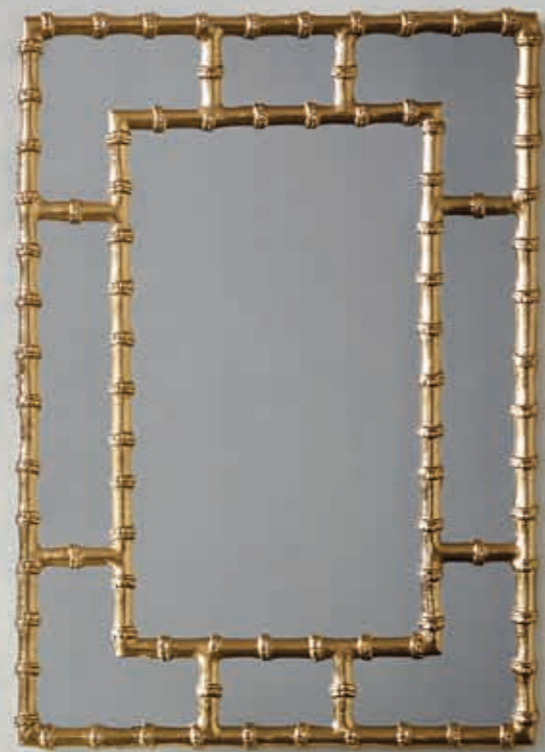

4. Gold Metal Oval Wall Mirror
73-100-GO
DIMS: W54.5 x D1.5 x H100cm
MATERIAL: Glass & Metal

1

1. Gold Metal Wire Round Wall Mirror
73-098-GO
DIMS: W91.5 x D5 x H91.5cm
MATERIAL: Glass & Metal

2. Silver Metal Wire Round Wall Mirror
73-098-SI
DIMS: W91.5 x D5 x H91.5cm
MATERIAL: Glass & Metal

1

1. Silver Metal Frame Round Wall Mirror

73-093-SI
DIMS: W90 x D6 x H90cm
MATERIAL: Glass & Metal

2

2. Gold Metal Frame Round Wall Mirror

73-093-GO
DIMS: W90 x D6 x H90cm
MATERIAL: Glass & Metal

3

3. S/4 Gold Metal & Glass Leaf Design Wall Art

71-320
DIMS: W40 x D1 x H40cm
MATERIAL: Glass & Metal

4

4. S/4 Square Antique Gold Metal Mirrored Wall Art

71-226
DIMS: W40 x D2 x H40cm
MATERIAL: Glass & Metal

1

2

1. Silver Metal Bamboo Rectangular Wall Mirror

73-099-SI
DIMS: W50 x D2.5 x H70cm
MATERIAL: Glass & Metal

2. Gold Metal Bamboo Rectangular Wall Mirror

73-099-GO
DIMS: W50 x D2.5 x H70cm
MATERIAL: Glass & Metal

3

4

3. Antique Silver Metal Round Wall Mirror