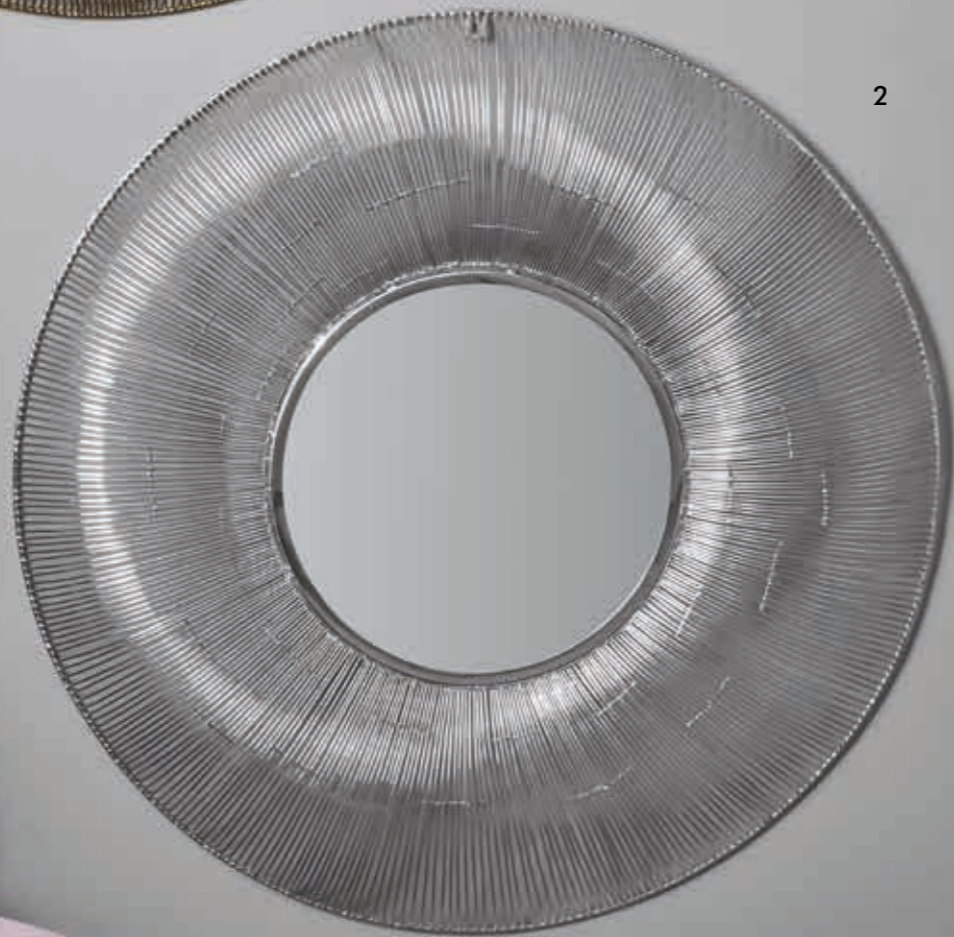

3. Grey Oak Wood Veneer Round Wall Mirror
73-094
DIMS: W74 x D7 x H74cm
MATERIAL: Glass & Wood

4. STOCKHOLM Natural Wood Veneer Round Wall Mirror
73-083
DIMS: W74 x D7 x H74cm
MATERIAL: Wood & Glass

Use both shapes to create synergy throughout your space

1. Silver Metal Round Wall Mirror
73-101-SI
DIMS: W61 x D2 x H61cm
MATERIAL: Glass & Metal

2. Silver Metal Oval Wall Mirror
73-100-SI
DIMS: W54.5 x D1.5 x H100cm
MATERIAL: Glass & Metal

3. Gold Metal Round Wall Mirror
73-101-GO
DIMS: W61 x D2 x H61cm
MATERIAL: Glass & Metal

4. Gold Metal Oval Wall Mirror
73-100-GO
DIMS: W54.5 x D1.5 x H100cm
MATERIAL: Glass & Metal

1

1. Gold Metal Wire Round Wall Mirror
73-098-GO
DIMS: W91.5 x D5 x H91.5cm
MATERIAL: Glass & Metal

2. Silver Metal Wire Round Wall Mirror
73-098-SI
DIMS: W91.5 x D5 x H91.5cm
MATERIAL: Glass & Metal