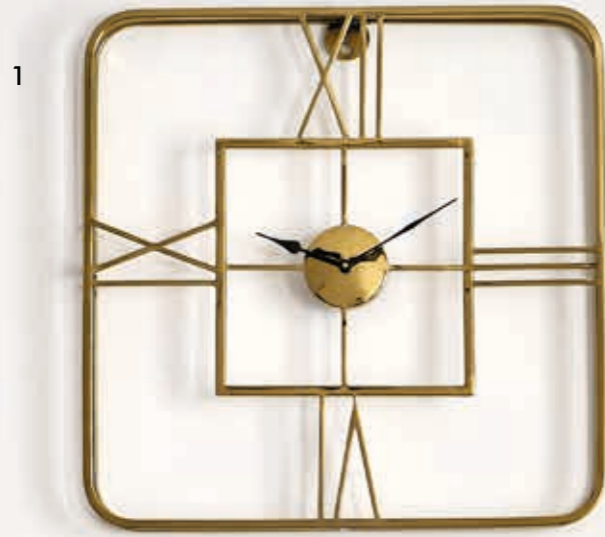

1. Gold Metal Square Wall Clock
75-214-GO
DIMS: W51 x D7.5 x H51cm
MATERIAL: Metal