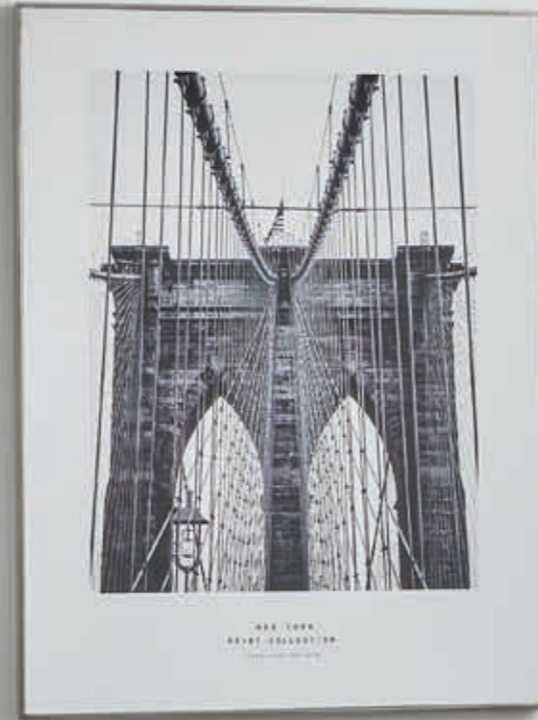

Wall Art

Adorn your interior space with striking pieces to complete the look. Beautiful photographic designs with silver or gold detailing to add the perfect finishing touch.

1

2