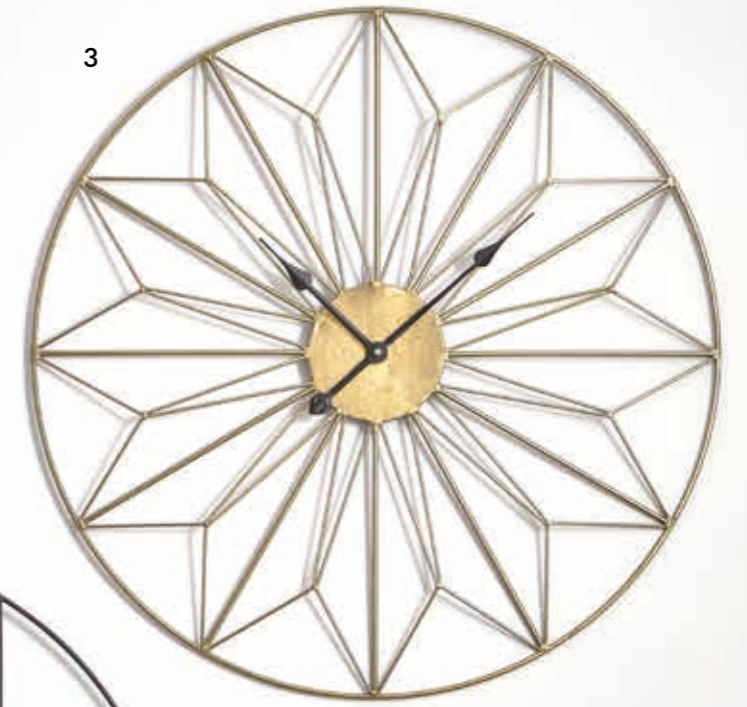

1. Silver & White Metal Round Wall Clock

75-216
DIMS: W61 x D5 x H61cm
MATERIAL: Metal

2. Shiny Nickel Cog Design Round Wall Clock, Small

75-018
DIMS: W46 x D4 x H46cm
MATERIAL: Metal

3. Shiny Nickel Cog Design Round Wall Clock, Large

75-206
DIMS: W61 x D4 x H61cm
MATERIAL: Metal

4. Silver Metal Oval Standing Table Clock

75-217
DIMS: W16 x D5 x H36cm
MATERIAL: Metal

5. Shiny Nickel Brass & Glass Carriage Clock

75-157
DIMS: W32 x D8 x H33cm
MATERIAL: Metal & Glass

1. Gold Metal Square Wall Clock
75-214-GO
DIMS: W51 x D7.5 x H51cm
MATERIAL: Metal

2. Silver Metal Square Wall Clock
75-214-SI
DIMS: W51 x D7.5 x H51cm
MATERIAL: Metal

3. Antique Gold Metal Geo Design Round Wall Clock
75-199
DIMS: W76 x D5 x H76cm
MATERIAL: Metal